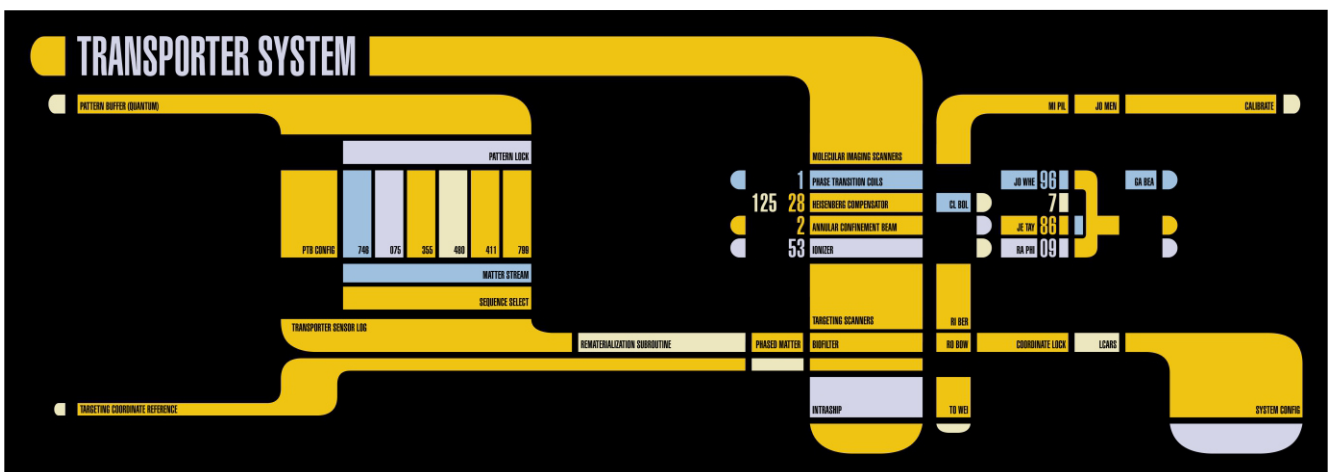

TODAY YOU GET THE TRANSPORTER WALL PANEL FROM THE ENTERPRISE NCC-1701-D. YOU CAN SEE MY SOURCES BELOW.

AS ALWAYS THIS PDF FILE IS CREATED WITH CORELDRAW, IT'S UNPROTECTED AND THE FONTS ARE CONVERTED INTO CURVES FOR A BETTER PERFORMANCE. YOU'LL GET MORE FREE DOWNLOADS (E.G. THIS FONT LCARSGTJ3) FROM THE STAR TREK UNIVERSE NEW MONTH BY MONTH ONLY AT [WWW.GTJLCARS.DE](http://WWW.GTJLCARS.DE).

# TRANSPORTER SYSTEM

PRIMARY EMERGING COILS

CO PAL

TARGETING SCANNERS

BOO FILTERS

MATTER STREAM TRANSMISSION

COORDINATE LOCK

5682 90  
0  
4077 80