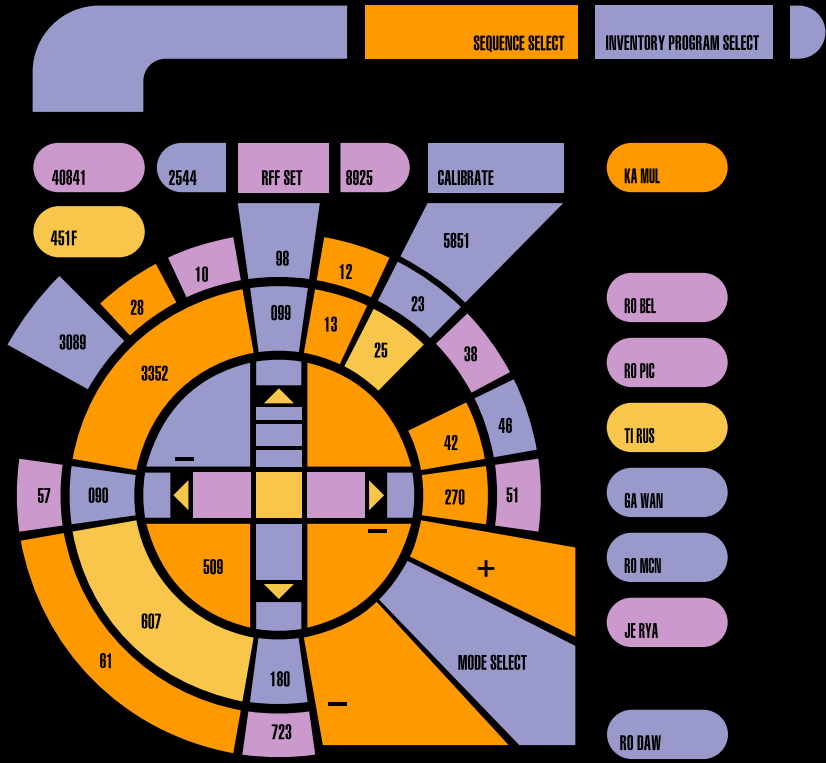

# HOLODECK PROGRAM II

20TH CENTURY LAS VEGAS

ARCHEOLOGICAL DIG IN CALBER 3CATCHING A GALAXY

RECORD BREAKING MARIN

RUNNING WITH THE BULLS ON PAMPLINA V

MIDNIGHT IN THE GARDEN OF GODIVA III

GALAXIAN SPY NOVEL

VERNES' AROUND THE DELTA QUADRANT IN 30 DAYS

EMERGENCY OVERRIDE

MAIN GENERATOR

DISTRIBUTION CONTROL

SECONDARY GENERATOR

HOLOPROJECTORS ONLINE

HOLOPROJECTORS OFFLINE

EMERGENCY OVERRIDE